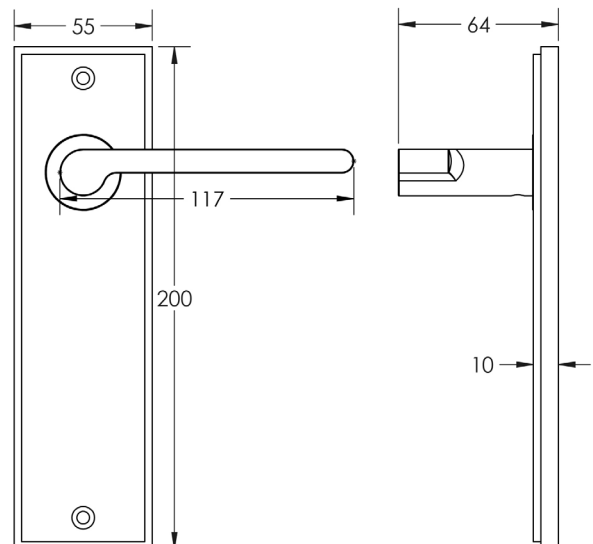

CODE

BUR15KIT242

DESCRIPTION

Lever On Plate

STANDARDS

PRODUCT SPECIFICATION

- 38mm centres
- Sprung
- Latch plate
- Grade 4 corrosion
- Matt lacquered solid brass
- Back to back fixing recommended
- Suitable for doors 35-55mm

TECHNICAL DRAWING

FINISHES

- Satin Brass