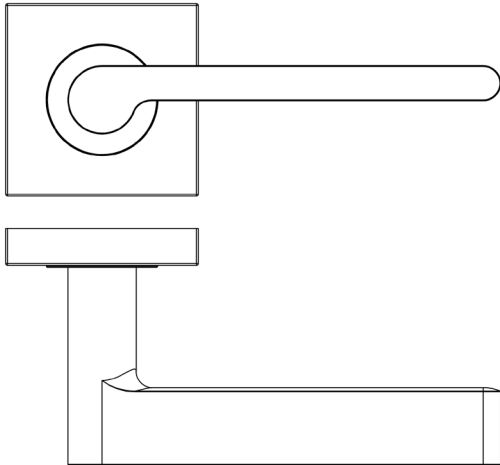

CODE

BUR15KIT240

DESCRIPTION

Lever On Rose

STANDARDS

PRODUCT SPECIFICATION

- 38mm centres
- Sprung
- Square plain rose
- Grade 4 corrosion
- Matt lacquered solid brass
- Back to back fixing recommended
- Suitable for doors 35-55mm

TECHNICAL DRAWING

FINISHES

- Satin Brass