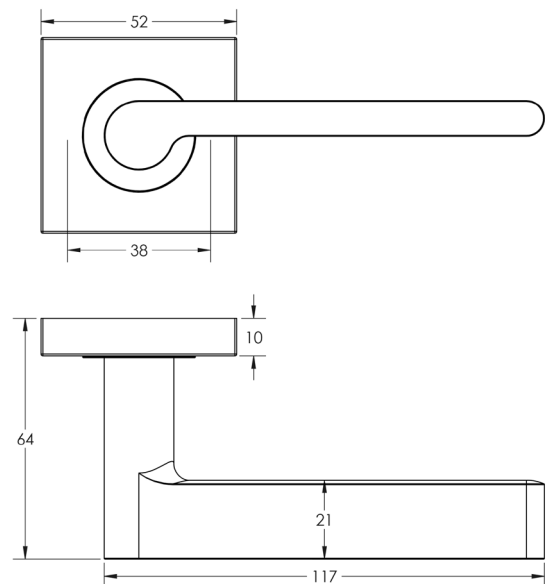

CODE

BUR15KIT240

DESCRIPTION

Lever On Rose

STANDARDS

PRODUCT SPECIFICATION

- 38mm centres
- Sprung
- Square plain rose
- Grade 4 corrosion
- Matt lacquered solid brass
- Back to back fixing recommended
- Suitable for doors 35-55mm

TECHNICAL DRAWING

FINISHES

- Satin Brass