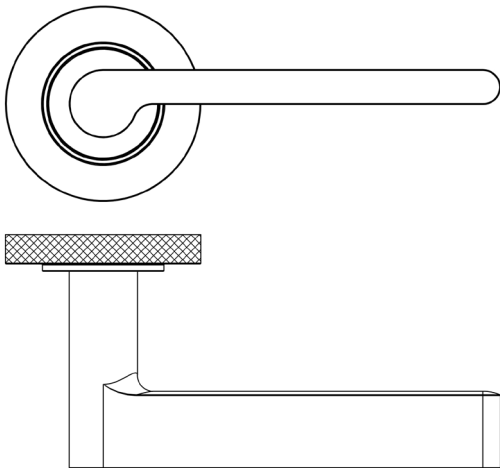

CODE

BUR15KIT239

DESCRIPTION

Lever On Rose

STANDARDS

PRODUCT SPECIFICATION

- 38mm centres
- Sprung
- Knurled rose
- Grade 4 corrosion
- Matt lacquered solid brass
- Back to back fixing recommended
- Suitable for doors 35-55mm

TECHNICAL DRAWING

FINISHES

- Satin Brass