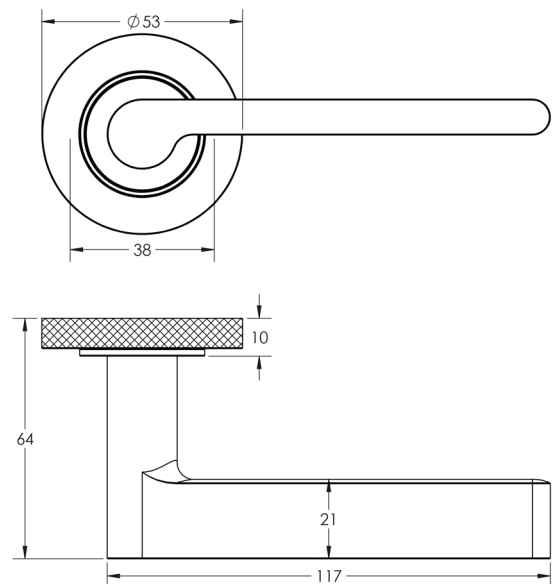

CODE

BUR15KIT239

DESCRIPTION

Lever On Rose

STANDARDS

PRODUCT SPECIFICATION

- 38mm centres
- Sprung
- Knurled rose
- Grade 4 corrosion
- Matt lacquered solid brass
- Back to back fixing recommended
- Suitable for doors 35-55mm

TECHNICAL DRAWING

FINISHES

- Satin Brass