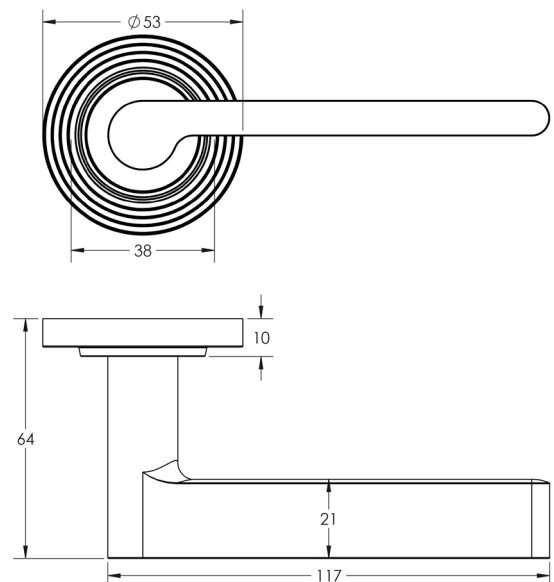

TECHNICAL DRAWING