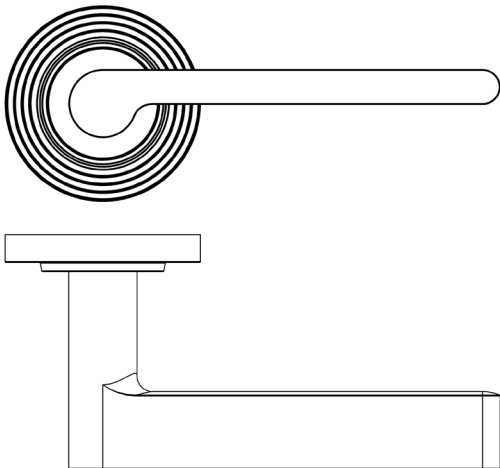

### CODE

**BUR15KIT238**

### DESCRIPTION

**Lever On Rose**

### PRODUCT SPECIFICATION

- 38mm centres
- Sprung
- Reeded rose
- Grade 4 corrosion
- Matt lacquered solid brass
- Back to back fixing recommended
- Suitable for doors 35-55mm