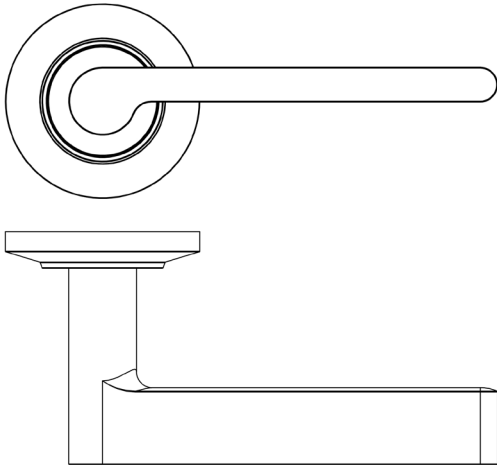

CODE

BUR15KIT236

DESCRIPTION

Lever On Rose

STANDARDS

PRODUCT SPECIFICATION

- 38mm centres
- Sprung
- Chamfered rose
- Grade 4 corrosion
- Matt lacquered solid brass
- Back to back fixing recommended
- Suitable for doors 35-55mm

TECHNICAL DRAWING

FINISHES

- Satin Brass