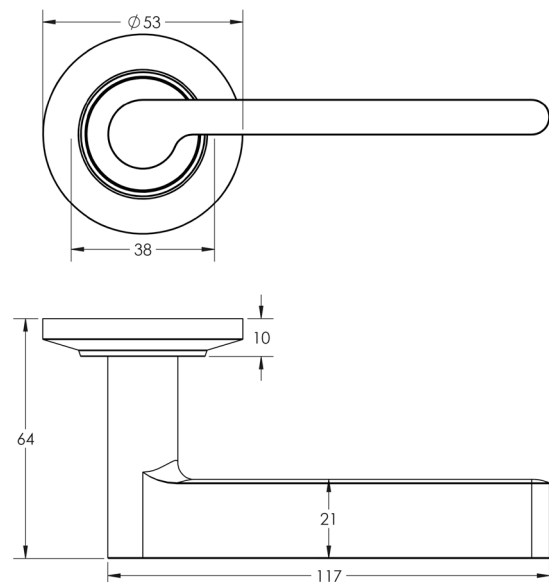

CODE

BUR15KIT236

DESCRIPTION

Lever On Rose

STANDARDS

PRODUCT SPECIFICATION

- 38mm centres
- Sprung
- Chamfered rose
- Grade 4 corrosion
- Matt lacquered solid brass
- Back to back fixing recommended
- Suitable for doors 35-55mm

TECHNICAL DRAWING

FINISHES

- Satin Brass