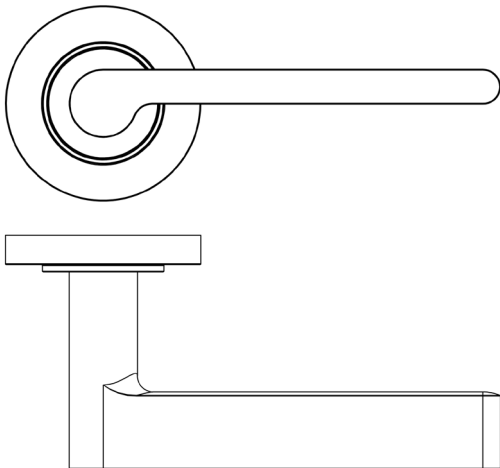

CODE

BUR15KIT235

DESCRIPTION

Lever On Rose

STANDARDS

PRODUCT SPECIFICATION

- 38mm centres
- Sprung
- Plain rose
- Grade 4 corrosion
- Matt lacquered solid brass
- Back to back fixing recommended
- Suitable for doors 35-55mm

TECHNICAL DRAWING

FINISHES

- Satin Brass