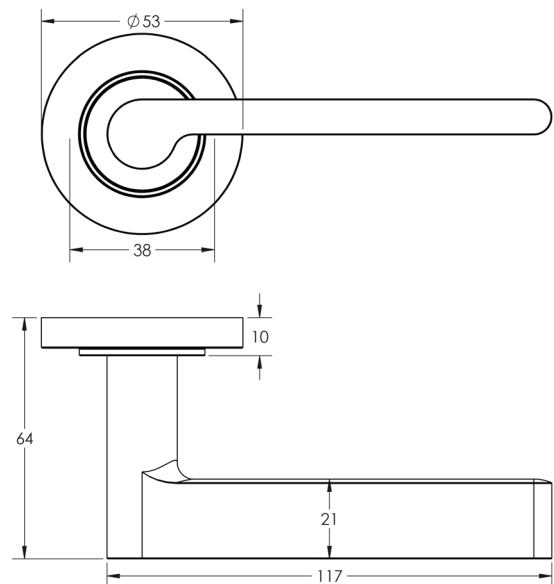

CODE

BUR15KIT235

DESCRIPTION

Lever On Rose

STANDARDS

PRODUCT SPECIFICATION

- 38mm centres
- Sprung
- Plain rose
- Grade 4 corrosion
- Matt lacquered solid brass
- Back to back fixing recommended
- Suitable for doors 35-55mm

TECHNICAL DRAWING

FINISHES

- Satin Brass