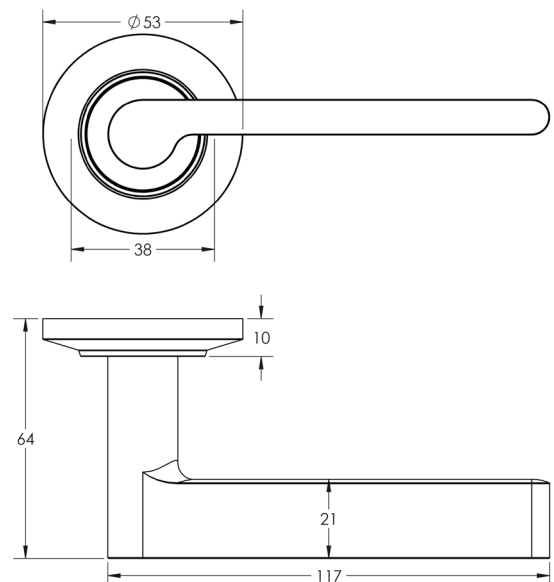

CODE

BUR15KIT2

DESCRIPTION

Lever On Rose

STANDARDS

PRODUCT SPECIFICATION

- 38mm centres
- Sprung
- Chamfered rose
- Grade 4 corrosion
- Matt lacquered solid brass
- Back to back fixing recommended
- Suitable for doors 35-55mm

TECHNICAL DRAWING

FINISHES

- Antique Brass