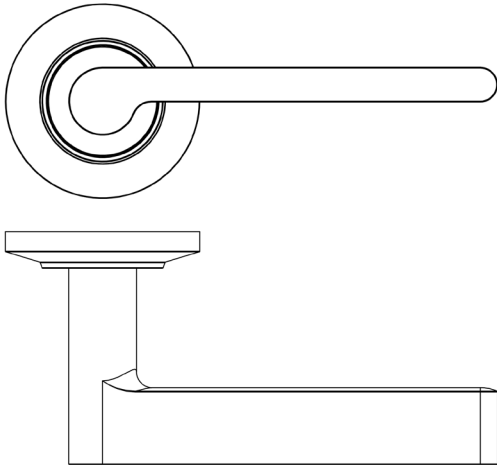

CODE

BUR15KIT2

DESCRIPTION

Lever On Rose

STANDARDS

PRODUCT SPECIFICATION

- 38mm centres
- Sprung
- Chamfered rose
- Grade 4 corrosion
- Matt lacquered solid brass
- Back to back fixing recommended
- Suitable for doors 35-55mm

TECHNICAL DRAWING

FINISHES

- Antique Brass