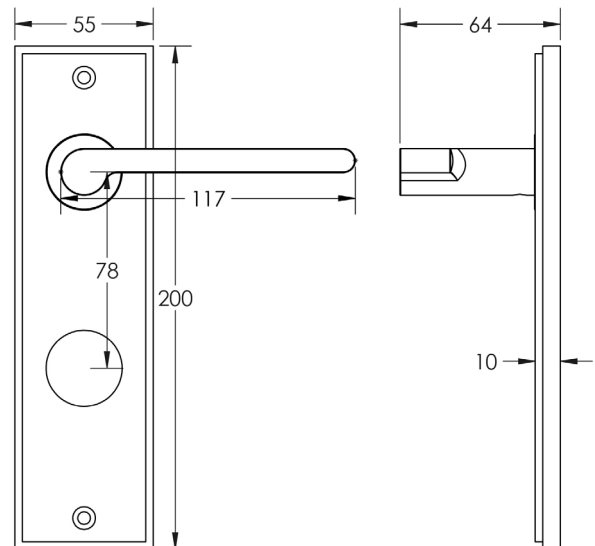

TECHNICAL DRAWING