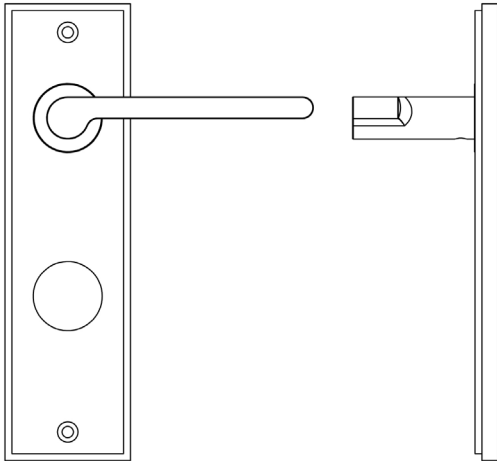

### CODE

**BUR15KIT169**

### DESCRIPTION

**Lever On Plate**

### PRODUCT SPECIFICATION

- 38mm centres
- Sprung
- Din bathroom plate
- Grade 4 corrosion
- Matt lacquered solid brass
- Back to back fixing recommended
- Suitable for doors 35-55mm