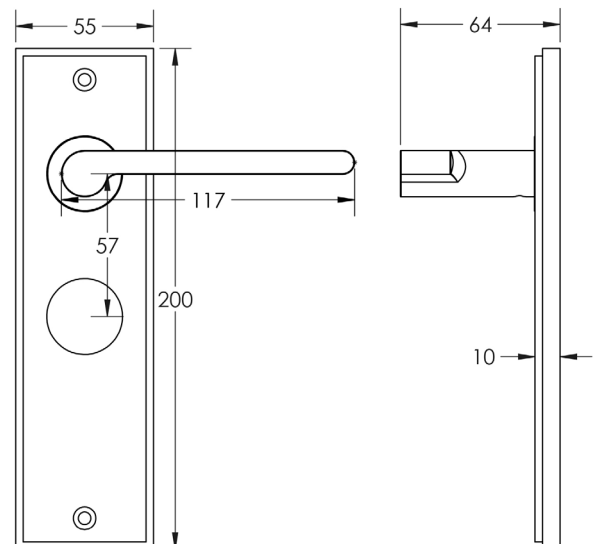

CODE

BUR15KIT166

DESCRIPTION

Lever On Plate

STANDARDS

PRODUCT SPECIFICATION

- 38mm centres
- Sprung
- Bathroom plate
- Grade 4 corrosion
- Matt lacquered solid brass
- Back to back fixing recommended
- Suitable for doors 35-55mm

TECHNICAL DRAWING

FINISHES

- Polished Nickel