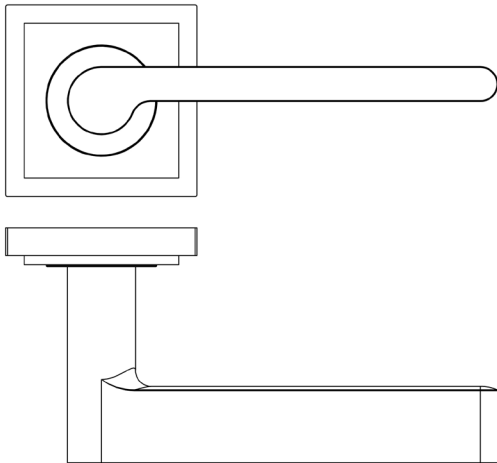

CODE

BUR15KIT163

DESCRIPTION

Lever On Rose

STANDARDS

PRODUCT SPECIFICATION

- 38mm centres
- Sprung
- Square stepped rose
- Grade 4 corrosion
- Matt lacquered solid brass
- Back to back fixing recommended
- Suitable for doors 35-55mm

TECHNICAL DRAWING

FINISHES

- Polished Nickel