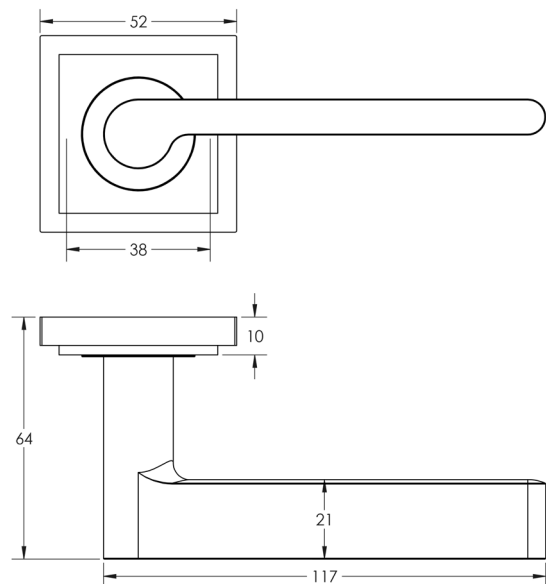

CODE

BUR15KIT163

DESCRIPTION

Lever On Rose

STANDARDS

PRODUCT SPECIFICATION

- 38mm centres
- Sprung
- Square stepped rose
- Grade 4 corrosion
- Matt lacquered solid brass
- Back to back fixing recommended
- Suitable for doors 35-55mm

TECHNICAL DRAWING

FINISHES

- Polished Nickel