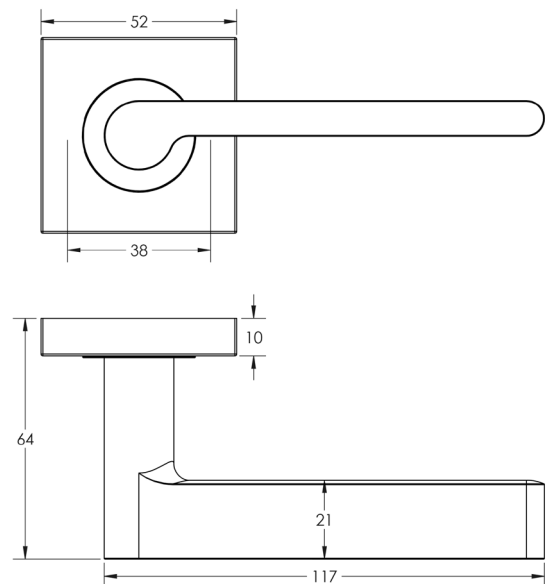

CODE

BUR15KIT162

DESCRIPTION

Lever On Rose

STANDARDS

PRODUCT SPECIFICATION

- 38mm centres
- Sprung
- Square plain rose
- Grade 4 corrosion
- Matt lacquered solid brass
- Back to back fixing recommended
- Suitable for doors 35-55mm

TECHNICAL DRAWING

FINISHES

- Polished Nickel