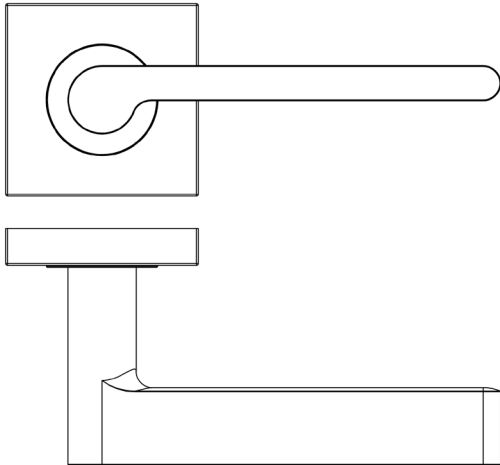

CODE

BUR15KIT162

DESCRIPTION

Lever On Rose

STANDARDS

PRODUCT SPECIFICATION

- 38mm centres
- Sprung
- Square plain rose
- Grade 4 corrosion
- Matt lacquered solid brass
- Back to back fixing recommended
- Suitable for doors 35-55mm

TECHNICAL DRAWING

FINISHES

- Polished Nickel