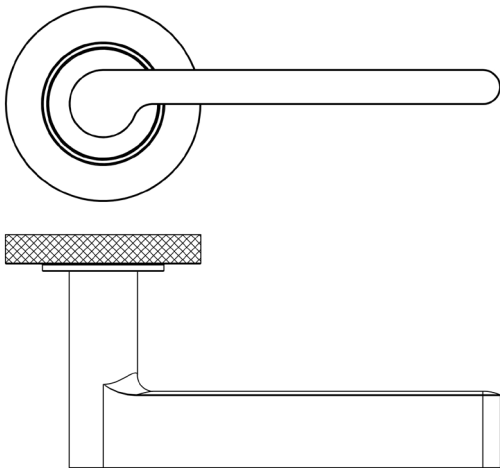

CODE

BUR15KIT161

DESCRIPTION

Lever On Rose

STANDARDS

PRODUCT SPECIFICATION

- 38mm centres
- Sprung
- Knurled rose
- Grade 4 corrosion
- Matt lacquered solid brass
- Back to back fixing recommended
- Suitable for doors 35-55mm

TECHNICAL DRAWING

FINISHES

- Polished Nickel