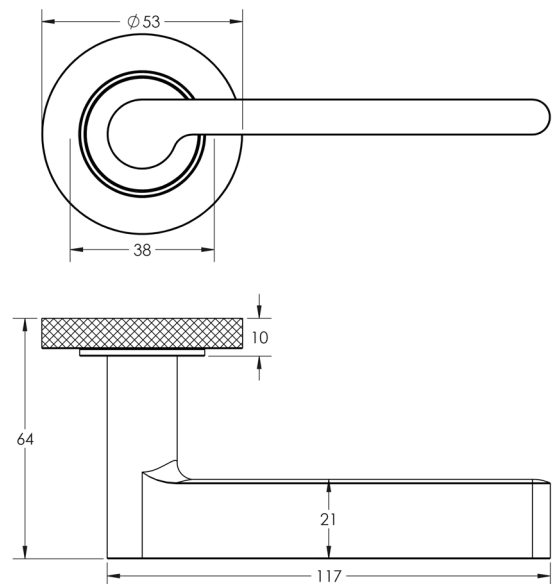

CODE

BUR15KIT161

DESCRIPTION

Lever On Rose

STANDARDS

PRODUCT SPECIFICATION

- 38mm centres
- Sprung
- Knurled rose
- Grade 4 corrosion
- Matt lacquered solid brass
- Back to back fixing recommended
- Suitable for doors 35-55mm

TECHNICAL DRAWING

FINISHES

- Polished Nickel