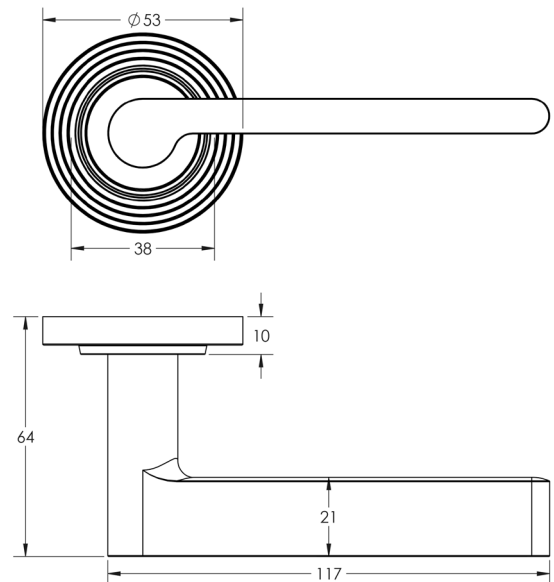

CODE

**BUR15KIT160**

DESCRIPTION

**Lever On Rose**

STANDARDS

PRODUCT SPECIFICATION

- 38mm centres
- Sprung
- Reeded rose
- Grade 4 corrosion
- Matt lacquered solid brass
- Back to back fixing recommended
- Suitable for doors 35-55mm

TECHNICAL DRAWING

FINISHES

- Polished Nickel