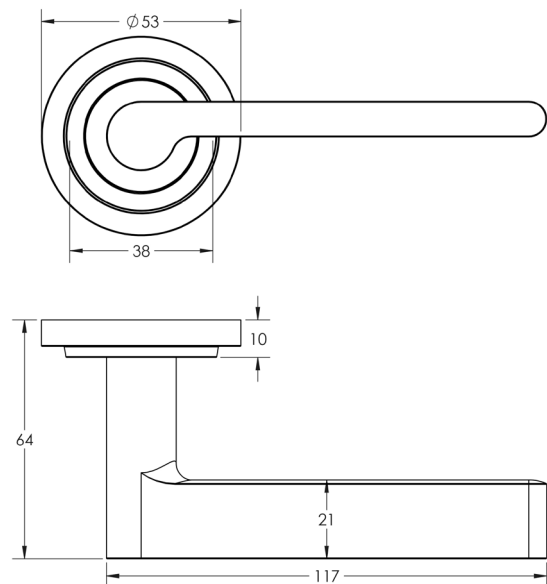

CODE

BUR15KIT159

DESCRIPTION

Lever On Rose

STANDARDS

PRODUCT SPECIFICATION

- 38mm centres
- Sprung
- Stepped rose
- Grade 4 corrosion
- Matt lacquered solid brass
- Back to back fixing recommended
- Suitable for doors 35-55mm

TECHNICAL DRAWING

FINISHES

- Polished Nickel