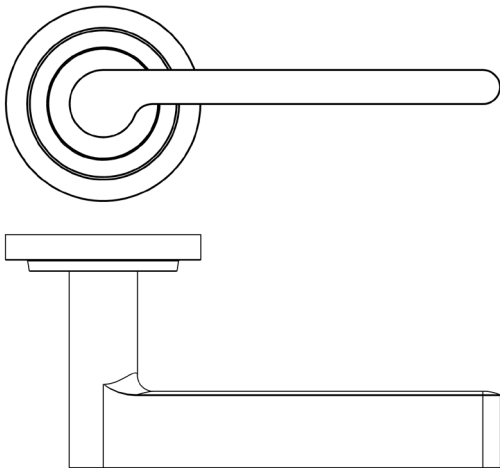

CODE

BUR15KIT159

DESCRIPTION

Lever On Rose

STANDARDS

PRODUCT SPECIFICATION

- 38mm centres
- Sprung
- Stepped rose
- Grade 4 corrosion
- Matt lacquered solid brass
- Back to back fixing recommended
- Suitable for doors 35-55mm

TECHNICAL DRAWING

FINISHES

- Polished Nickel