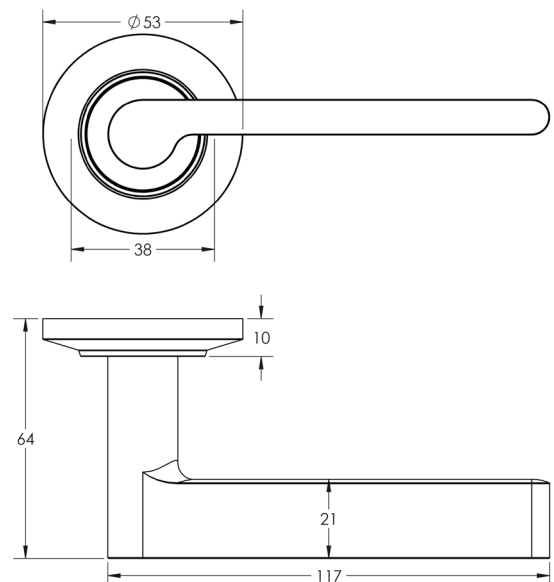

CODE

BUR15KIT158

DESCRIPTION

Lever On Rose

STANDARDS

PRODUCT SPECIFICATION

- 38mm centres
- Sprung
- Chamfered rose
- Grade 4 corrosion
- Matt lacquered solid brass
- Back to back fixing recommended
- Suitable for doors 35-55mm

TECHNICAL DRAWING

FINISHES

- Polished Nickel