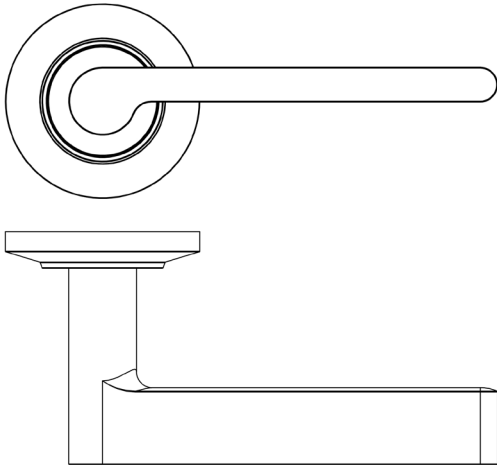

CODE

BUR15KIT158

DESCRIPTION

Lever On Rose

STANDARDS

PRODUCT SPECIFICATION

- 38mm centres
- Sprung
- Chamfered rose
- Grade 4 corrosion
- Matt lacquered solid brass
- Back to back fixing recommended
- Suitable for doors 35-55mm

TECHNICAL DRAWING

FINISHES

- Polished Nickel