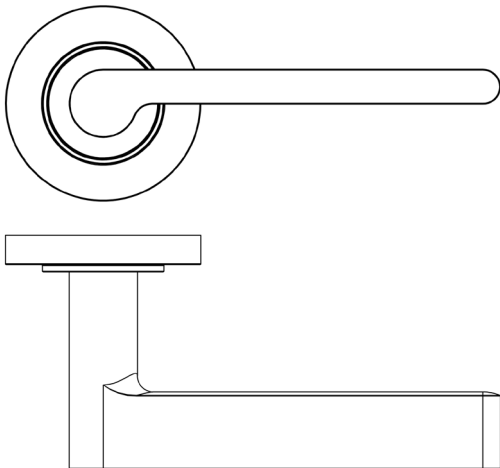

CODE

BUR15KIT157

DESCRIPTION

Lever On Rose

STANDARDS

PRODUCT SPECIFICATION

- 38mm centres
- Sprung
- Plain rose
- Grade 4 corrosion
- Matt lacquered solid brass
- Back to back fixing recommended
- Suitable for doors 35-55mm

TECHNICAL DRAWING

FINISHES

- Polished Nickel