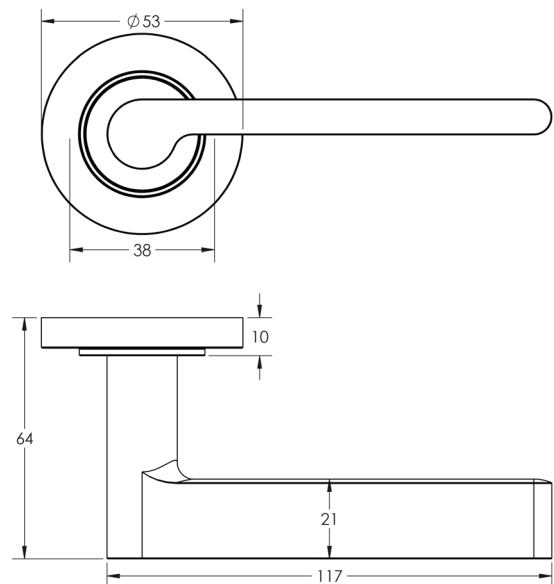

CODE

BUR15KIT157

DESCRIPTION

Lever On Rose

STANDARDS

PRODUCT SPECIFICATION

- 38mm centres
- Sprung
- Plain rose
- Grade 4 corrosion
- Matt lacquered solid brass
- Back to back fixing recommended
- Suitable for doors 35-55mm

TECHNICAL DRAWING

FINISHES

- Polished Nickel