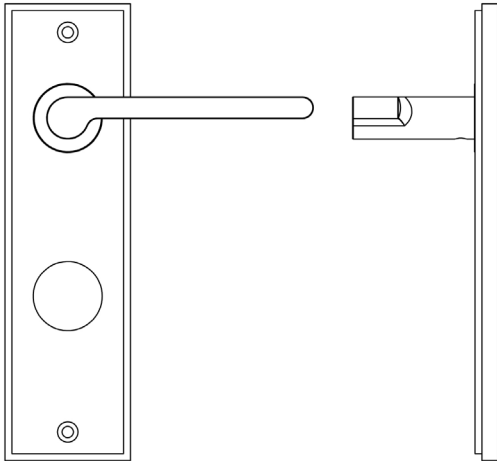

### CODE

**BUR15KIT13**

### DESCRIPTION

**Lever On Plate**

### PRODUCT SPECIFICATION

- 38mm centres
- Sprung
- Din bathroom plate
- Grade 4 corrosion
- Matt lacquered solid brass
- Back to back fixing recommended
- Suitable for doors 35-55mm