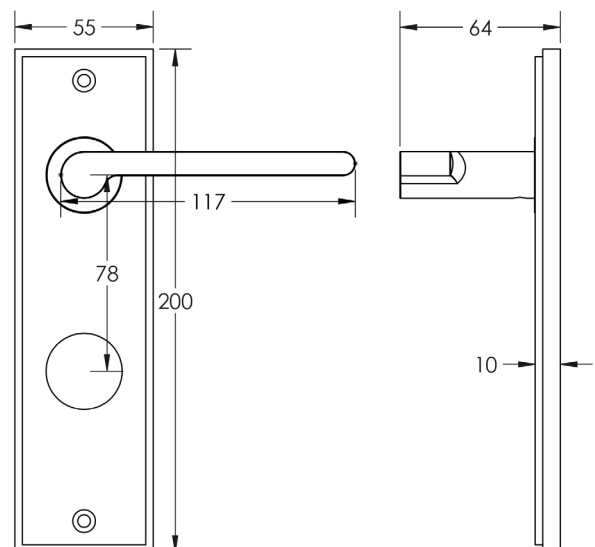

TECHNICAL DRAWING