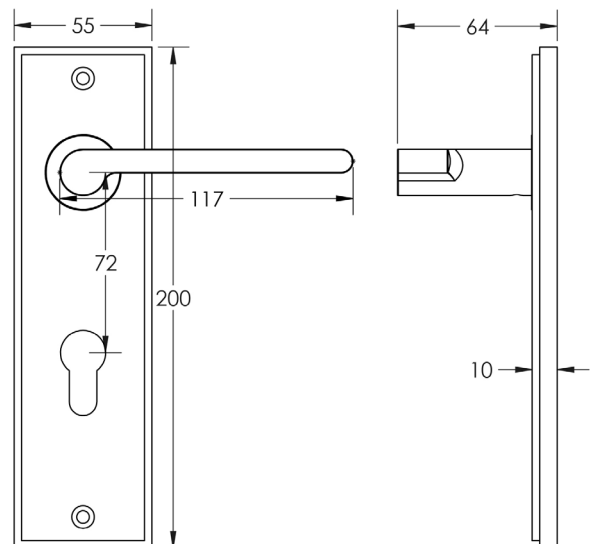

CODE

BUR15KIT12

DESCRIPTION

Lever On Plate

STANDARDS

PRODUCT SPECIFICATION

- 38mm centres
- Sprung
- Din euro lock plate
- Grade 4 corrosion
- Matt lacquered solid brass
- Back to back fixing recommended
- Suitable for doors 35-55mm

TECHNICAL DRAWING

FINISHES

- Antique Brass