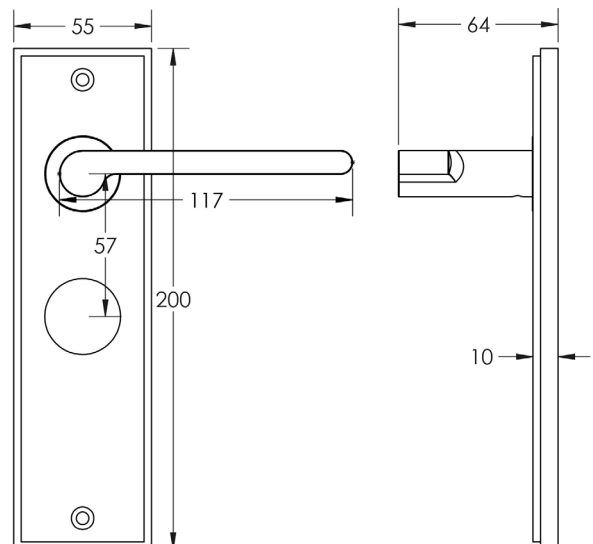

CODE

BUR15KIT10

DESCRIPTION

Lever On Plate

STANDARDS

PRODUCT SPECIFICATION

- 38mm centres
- Sprung
- Bathroom plate
- Grade 4 corrosion
- Matt lacquered solid brass
- Back to back fixing recommended
- Suitable for doors 35-55mm

TECHNICAL DRAWING

FINISHES

- Antique Brass