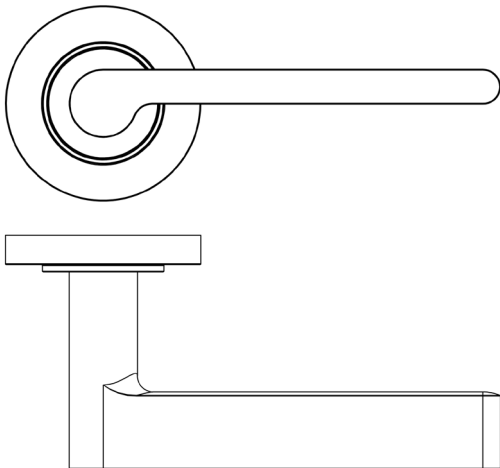

### CODE

**BUR15KIT1**

### DESCRIPTION

**Lever On Rose**

### PRODUCT SPECIFICATION

- 38mm centres
- Sprung
- Plain rose
- Grade 4 corrosion
- Matt lacquered solid brass
- Back to back fixing recommended
- Suitable for doors 35-55mm