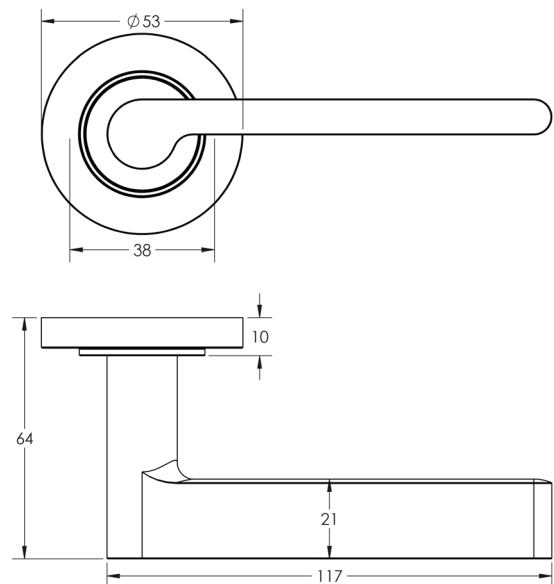

TECHNICAL DRAWING