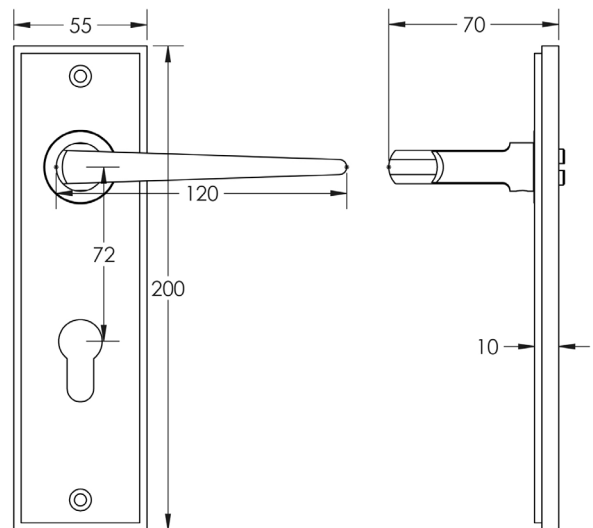

TECHNICAL DRAWING