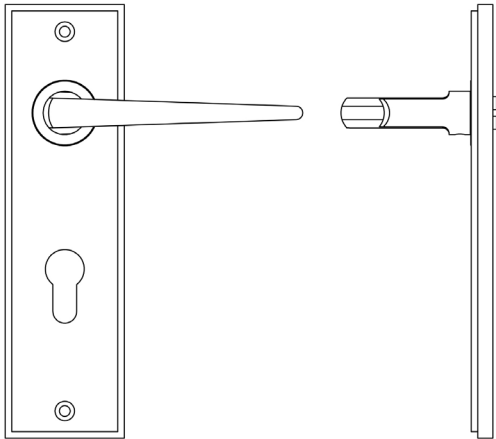

CODE

BUR10KIT90

DESCRIPTION

Lever On Plate

STANDARDS

PRODUCT SPECIFICATION

- 38mm centres
- Sprung
- Din euro lock plate
- Grade 4 corrosion
- Matt lacquered solid brass
- Back to back fixing recommended
- Suitable for doors 35-55mm

TECHNICAL DRAWING

FINISHES

- Dark Bronze