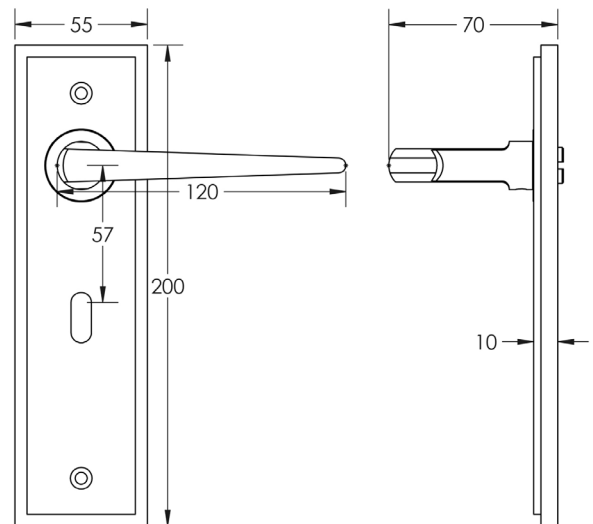

CODE

BUR10KIT9

DESCRIPTION

Lever On Plate

STANDARDS

PRODUCT SPECIFICATION

- 38mm centres
- Sprung
- Lock plate
- Grade 4 corrosion
- Matt lacquered solid brass
- Back to back fixing recommended
- Suitable for doors 35-55mm

TECHNICAL DRAWING

FINISHES

- Antique Brass