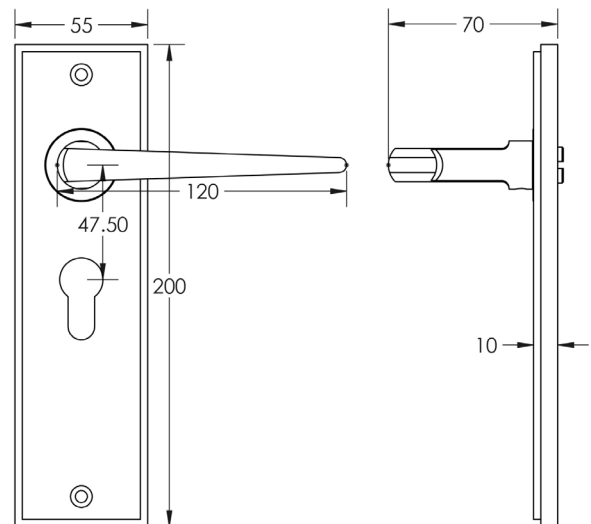

TECHNICAL DRAWING