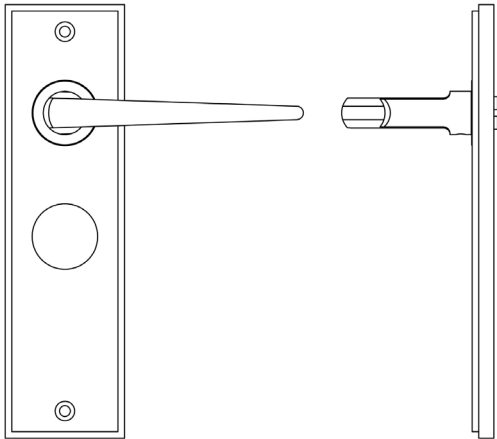

CODE

BUR10KIT88

DESCRIPTION

Lever On Plate

STANDARDS

PRODUCT SPECIFICATION

- 38mm centres
- Sprung
- Bathroom plate
- Grade 4 corrosion
- Matt lacquered solid brass
- Back to back fixing recommended
- Suitable for doors 35-55mm