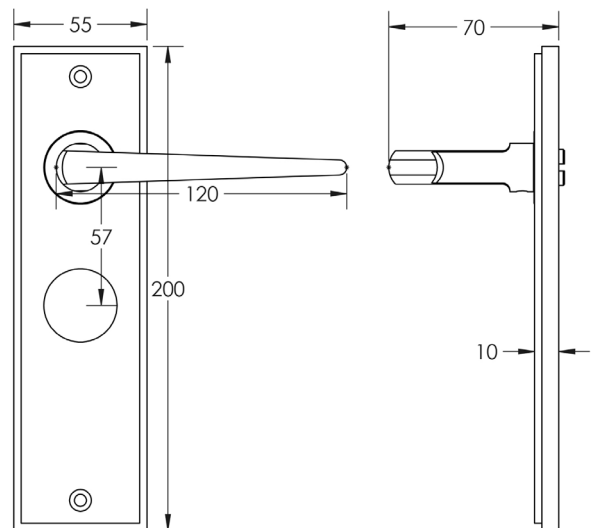

TECHNICAL DRAWING