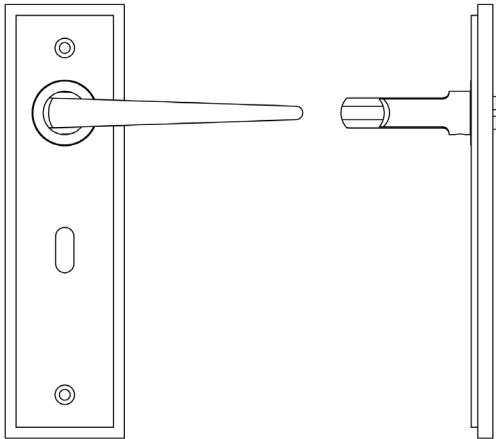

CODE

BUR10KIT87

DESCRIPTION

Lever On Plate

STANDARDS

PRODUCT SPECIFICATION

- 38mm centres
- Sprung
- Lock plate
- Grade 4 corrosion
- Matt lacquered solid brass
- Back to back fixing recommended
- Suitable for doors 35-55mm

TECHNICAL DRAWING

FINISHES

- Dark Bronze