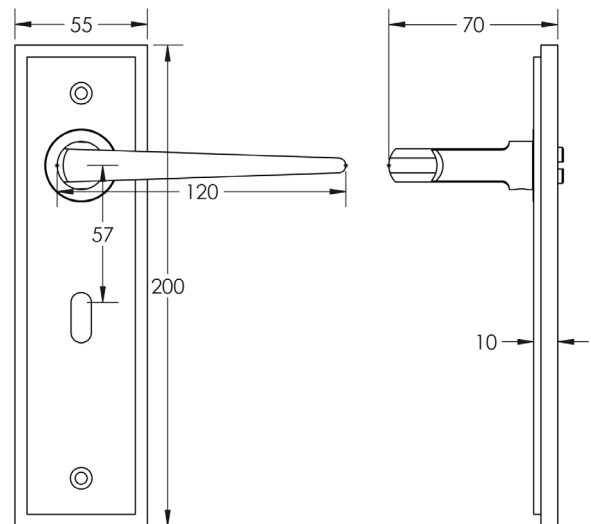

TECHNICAL DRAWING