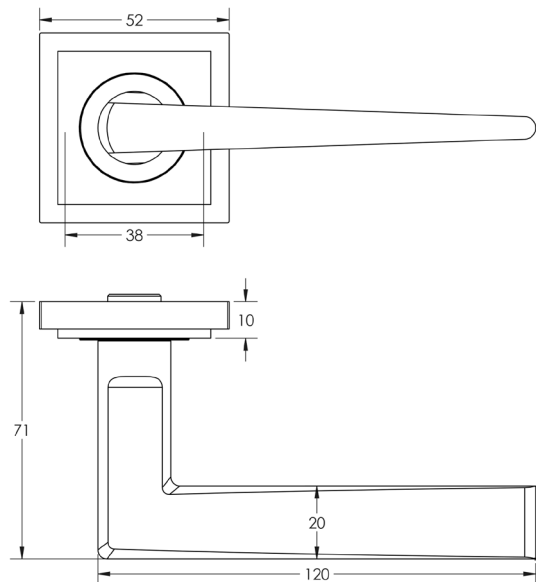

TECHNICAL DRAWING