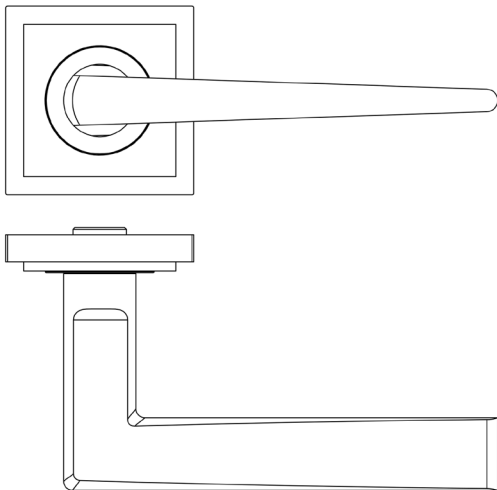

CODE

BUR10KIT85

DESCRIPTION

Lever On Rose

STANDARDS

PRODUCT SPECIFICATION

- 38mm centres
- Sprung
- Square stepped rose
- Grade 4 corrosion
- Matt lacquered solid brass
- Back to back fixing recommended
- Suitable for doors 35-55mm

TECHNICAL DRAWING

FINISHES

- Dark Bronze