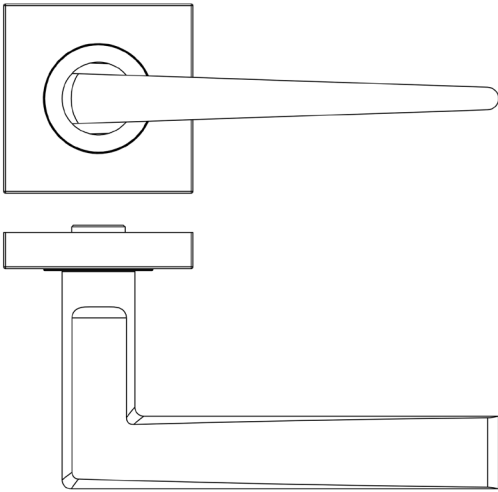

CODE

BUR10KIT84

DESCRIPTION

Lever On Rose

STANDARDS

PRODUCT SPECIFICATION

- 38mm centres
- Sprung
- Square plain rose
- Grade 4 corrosion
- Matt lacquered solid brass
- Back to back fixing recommended
- Suitable for doors 35-55mm