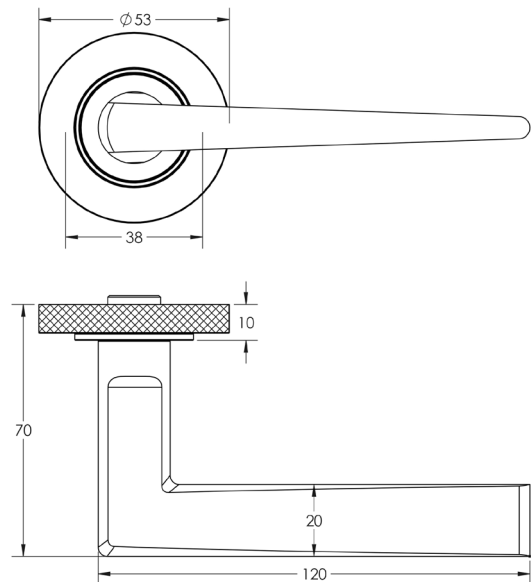

TECHNICAL DRAWING