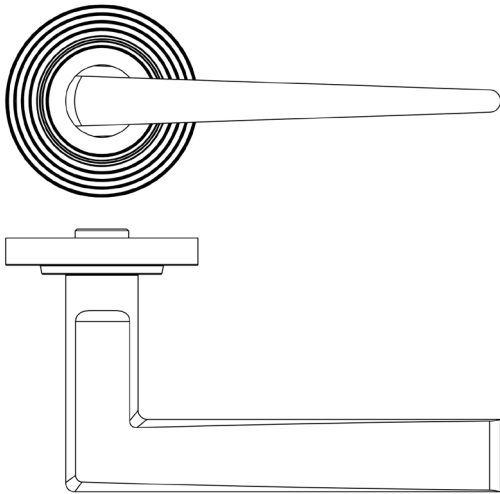

CODE

BUR10KIT82

DESCRIPTION

Lever On Rose

STANDARDS

PRODUCT SPECIFICATION

- 38mm centres
- Sprung
- Reeded rose
- Grade 4 corrosion
- Matt lacquered solid brass
- Back to back fixing recommended
- Suitable for doors 35-55mm

TECHNICAL DRAWING

FINISHES

- Dark Bronze