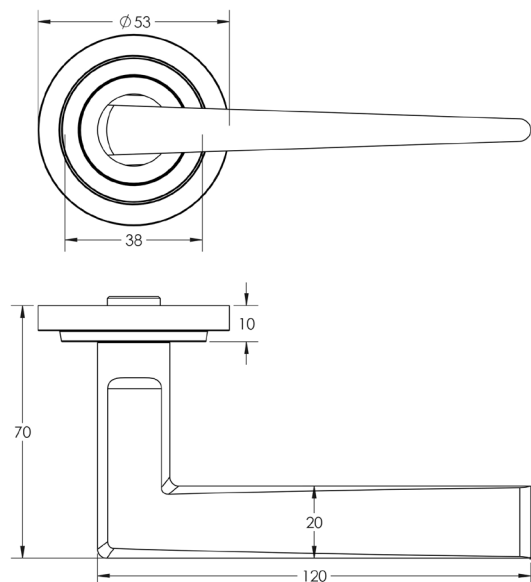

TECHNICAL DRAWING