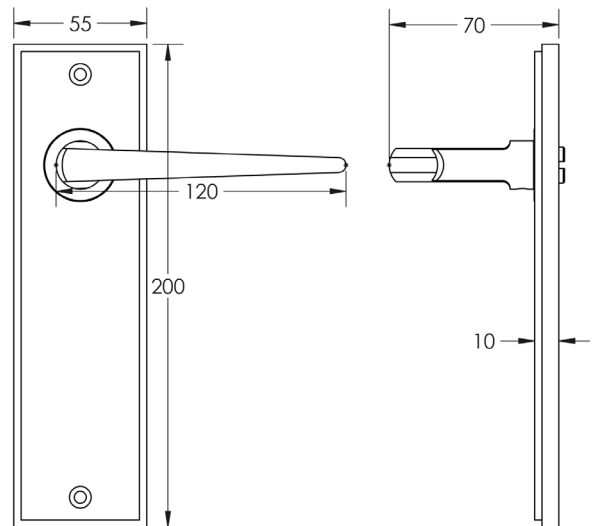

CODE

BUR10KIT8

DESCRIPTION

Lever On Plate

STANDARDS

PRODUCT SPECIFICATION

- 38mm centres
- Sprung
- Latch plate
- Grade 4 corrosion
- Matt lacquered solid brass
- Back to back fixing recommended
- Suitable for doors 35-55mm

TECHNICAL DRAWING

FINISHES

- Antique Brass