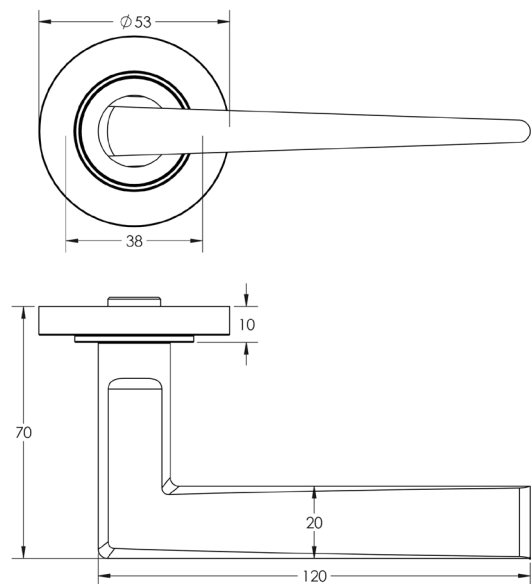

TECHNICAL DRAWING