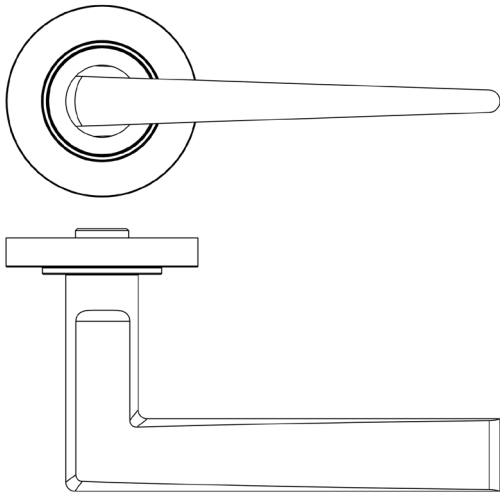

CODE

BUR10KIT79

DESCRIPTION

Lever On Rose

STANDARDS

PRODUCT SPECIFICATION

- 38mm centres
- Sprung
- Plain rose
- Grade 4 corrosion
- Matt lacquered solid brass
- Back to back fixing recommended
- Suitable for doors 35-55mm

TECHNICAL DRAWING

FINISHES

- Dark Bronze