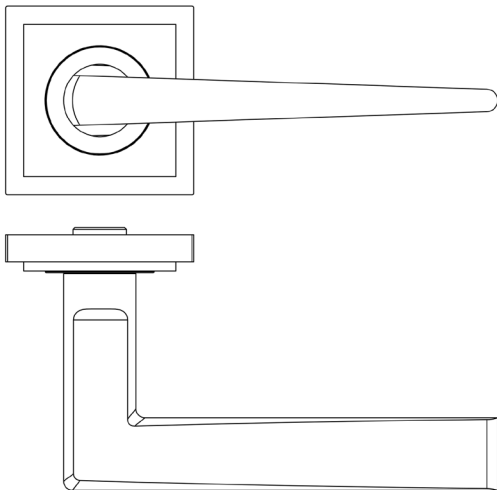

CODE

BUR10KIT7

DESCRIPTION

Lever On Rose

STANDARDS

PRODUCT SPECIFICATION

- 38mm centres
- Sprung
- Square stepped rose
- Grade 4 corrosion
- Matt lacquered solid brass
- Back to back fixing recommended
- Suitable for doors 35-55mm

TECHNICAL DRAWING

FINISHES

- Antique Brass