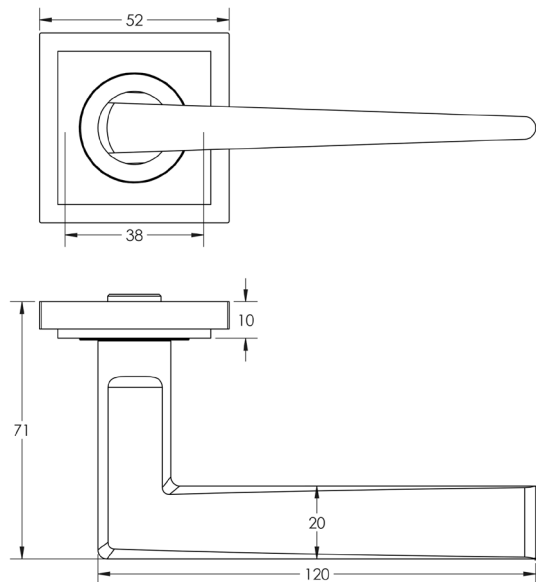

CODE

BUR10KIT7

DESCRIPTION

Lever On Rose

STANDARDS

PRODUCT SPECIFICATION

- 38mm centres
- Sprung
- Square stepped rose
- Grade 4 corrosion
- Matt lacquered solid brass
- Back to back fixing recommended
- Suitable for doors 35-55mm

TECHNICAL DRAWING

FINISHES

- Antique Brass