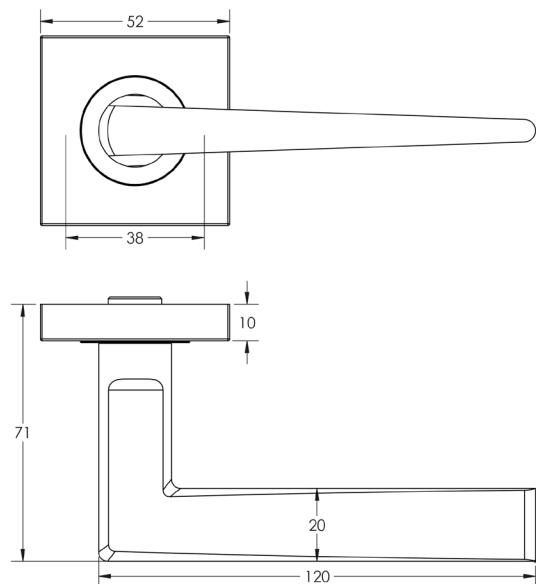

TECHNICAL DRAWING