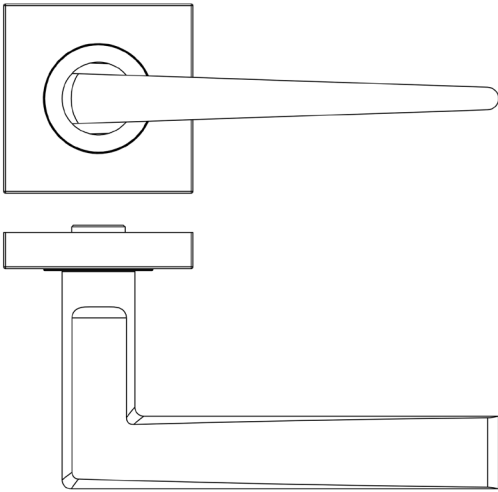

### CODE

**BUR10KIT6**

### DESCRIPTION

**Lever On Rose**

### PRODUCT SPECIFICATION

- 38mm centres
- Sprung
- Square plain rose
- Grade 4 corrosion
- Matt lacquered solid brass
- Back to back fixing recommended
- Suitable for doors 35-55mm