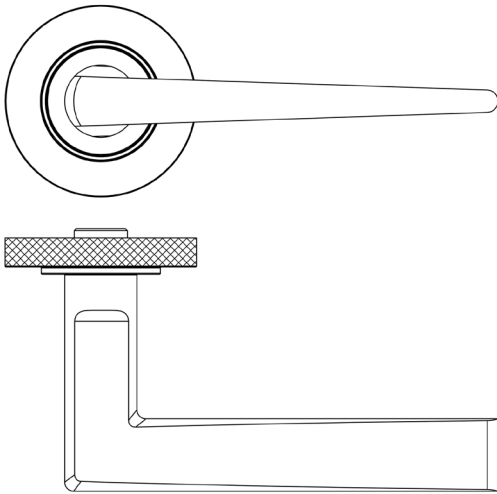

### CODE

**BUR10KIT5**

### DESCRIPTION

**Lever On Rose**

### PRODUCT SPECIFICATION

- 38mm centres
- Sprung
- Knurled rose
- Grade 4 corrosion
- Matt lacquered solid brass
- Back to back fixing recommended
- Suitable for doors 35-55mm