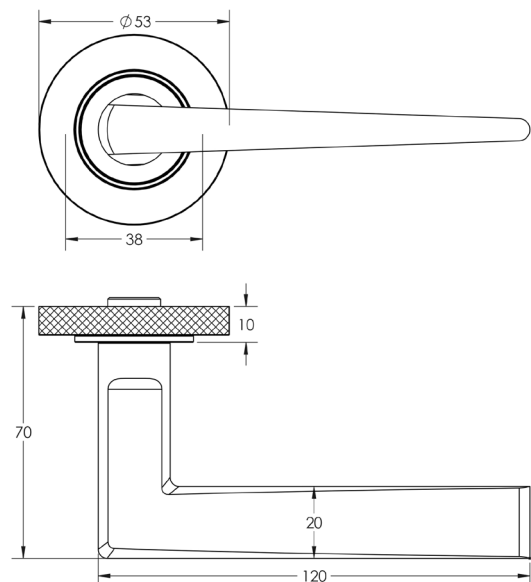

TECHNICAL DRAWING