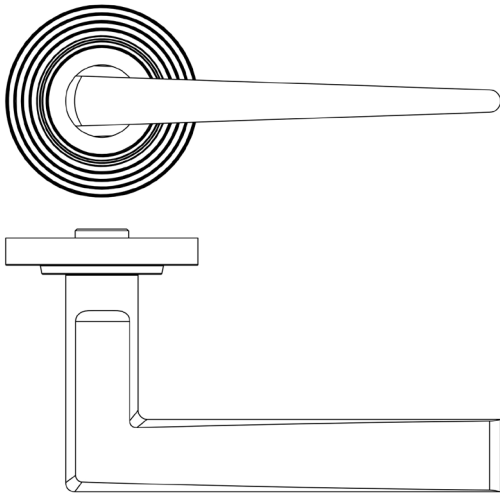

CODE

BUR10KIT4

DESCRIPTION

Lever On Rose

STANDARDS

PRODUCT SPECIFICATION

- 38mm centres
- Sprung
- Reeded rose
- Grade 4 corrosion
- Matt lacquered solid brass
- Back to back fixing recommended
- Suitable for doors 35-55mm

TECHNICAL DRAWING

FINISHES

- Antique Brass