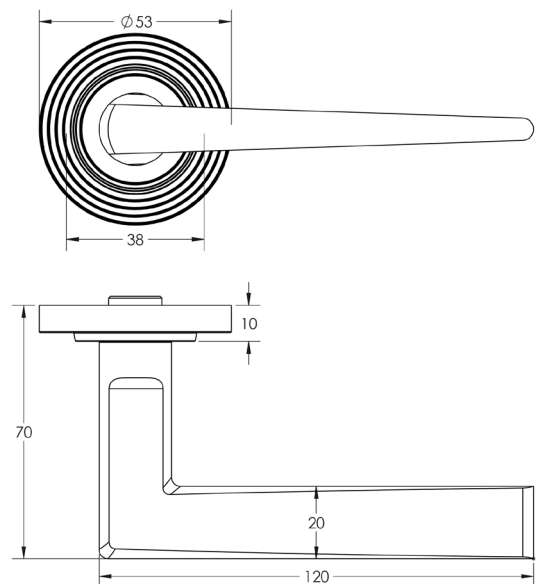

CODE

BUR10KIT4

DESCRIPTION

Lever On Rose

STANDARDS

PRODUCT SPECIFICATION

- 38mm centres
- Sprung
- Reeded rose
- Grade 4 corrosion
- Matt lacquered solid brass
- Back to back fixing recommended
- Suitable for doors 35-55mm

TECHNICAL DRAWING

FINISHES

- Antique Brass