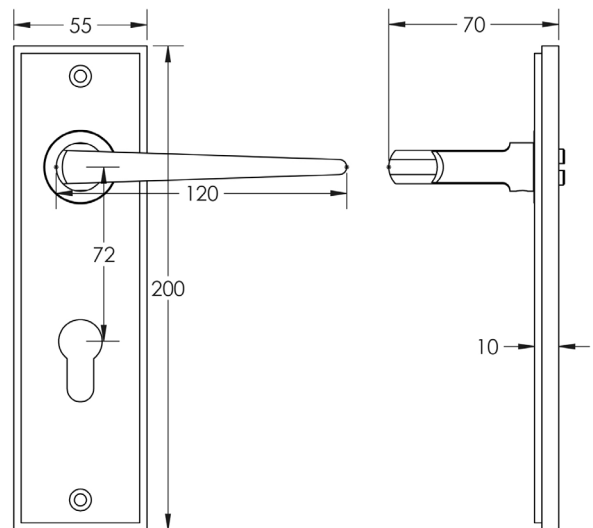

CODE

BUR10KIT325

DESCRIPTION

Lever On Plate

STANDARDS

PRODUCT SPECIFICATION

- 38mm centres
- Sprung
- Din euro lock plate
- Grade 4 corrosion
- Matt lacquered solid brass
- Back to back fixing recommended
- Suitable for doors 35-55mm

TECHNICAL DRAWING

FINISHES

- Satin Nickel