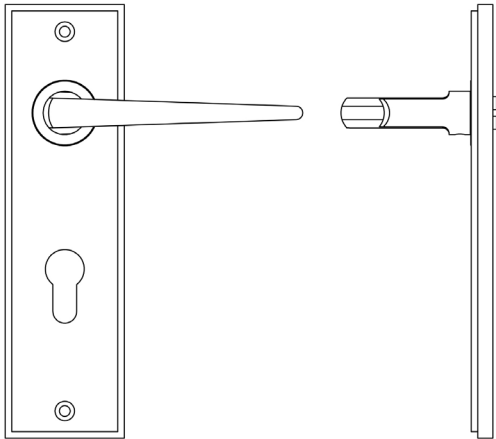

CODE

BUR10KIT325

DESCRIPTION

Lever On Plate

STANDARDS

PRODUCT SPECIFICATION

- 38mm centres
- Sprung
- Din euro lock plate
- Grade 4 corrosion
- Matt lacquered solid brass
- Back to back fixing recommended
- Suitable for doors 35-55mm

TECHNICAL DRAWING

FINISHES

- Satin Nickel