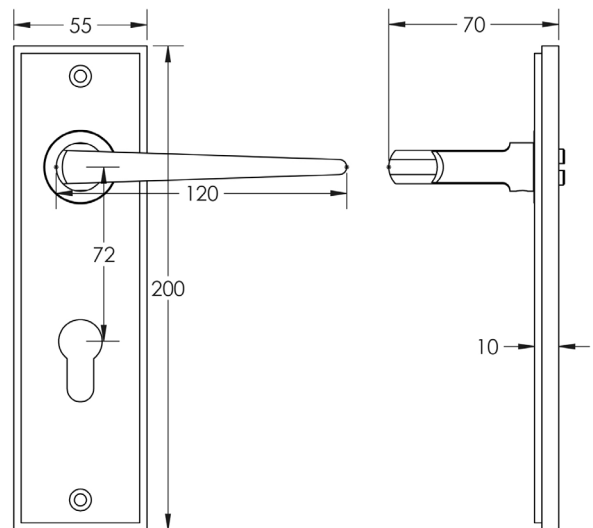

CODE

BUR10KIT324

DESCRIPTION

Lever On Plate

STANDARDS

PRODUCT SPECIFICATION

- 38mm centres
- Sprung
- Euro lock plate
- Grade 4 corrosion
- Matt lacquered solid brass
- Back to back fixing recommended
- Suitable for doors 35-55mm

TECHNICAL DRAWING

FINISHES

- Satin Nickel