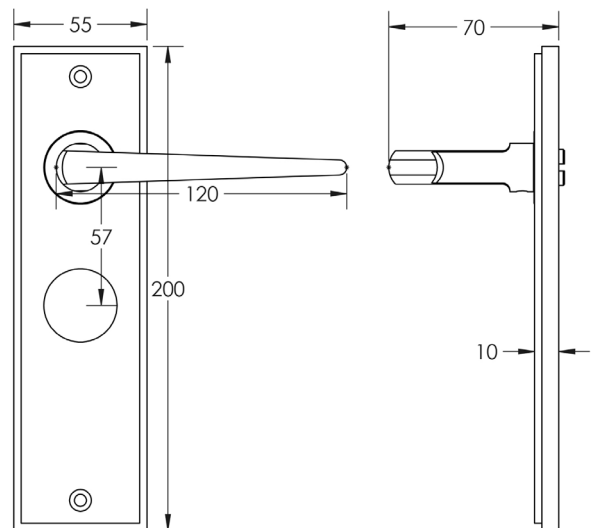

CODE

BUR10KIT322

DESCRIPTION

Lever On Plate

STANDARDS

PRODUCT SPECIFICATION

- 38mm centres
- Sprung
- Bathroom plate
- Grade 4 corrosion
- Matt lacquered solid brass
- Back to back fixing recommended
- Suitable for doors 35-55mm

TECHNICAL DRAWING

FINISHES

- Satin Nickel