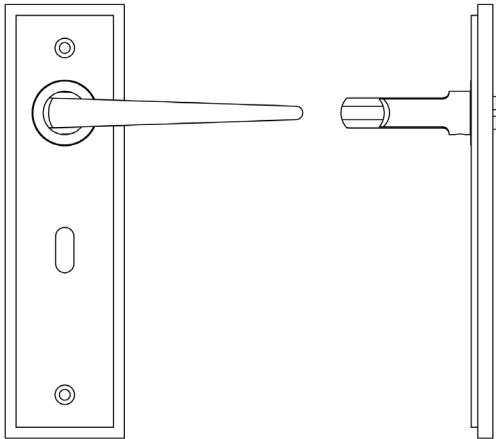

### CODE

**BUR10KIT321**

### DESCRIPTION

**Lever On Plate**

### PRODUCT SPECIFICATION

- 38mm centres
- Sprung
- Lock plate
- Grade 4 corrosion
- Matt lacquered solid brass
- Back to back fixing recommended
- Suitable for doors 35-55mm