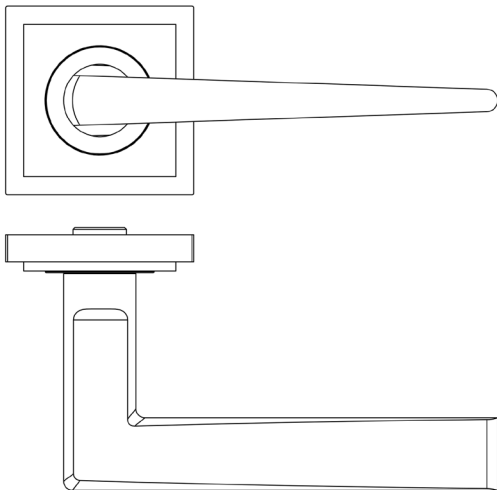

CODE

BUR10KIT319

DESCRIPTION

Lever On Rose

STANDARDS

PRODUCT SPECIFICATION

- 38mm centres
- Sprung
- Square stepped rose
- Grade 4 corrosion
- Matt lacquered solid brass
- Back to back fixing recommended
- Suitable for doors 35-55mm

TECHNICAL DRAWING

FINISHES

- Satin Nickel