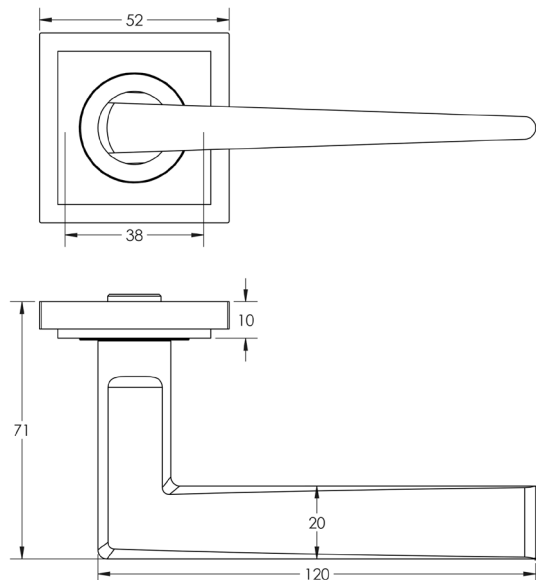

CODE

BUR10KIT319

DESCRIPTION

Lever On Rose

STANDARDS

PRODUCT SPECIFICATION

- 38mm centres
- Sprung
- Square stepped rose
- Grade 4 corrosion
- Matt lacquered solid brass
- Back to back fixing recommended
- Suitable for doors 35-55mm

TECHNICAL DRAWING

FINISHES

- Satin Nickel