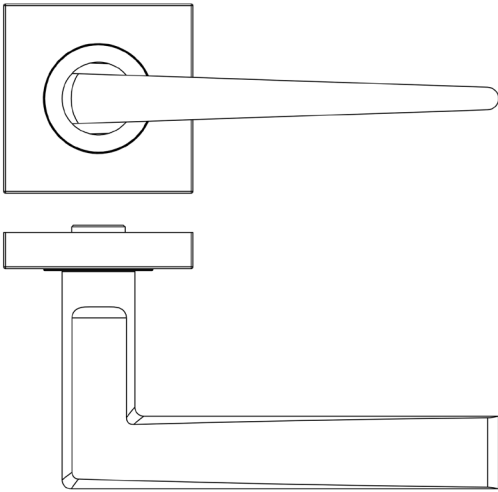

### CODE

**BUR10KIT318**

### DESCRIPTION

**Lever On Rose**

### PRODUCT SPECIFICATION

- 38mm centres
- Sprung
- Square plain rose
- Grade 4 corrosion
- Matt lacquered solid brass
- Back to back fixing recommended
- Suitable for doors 35-55mm