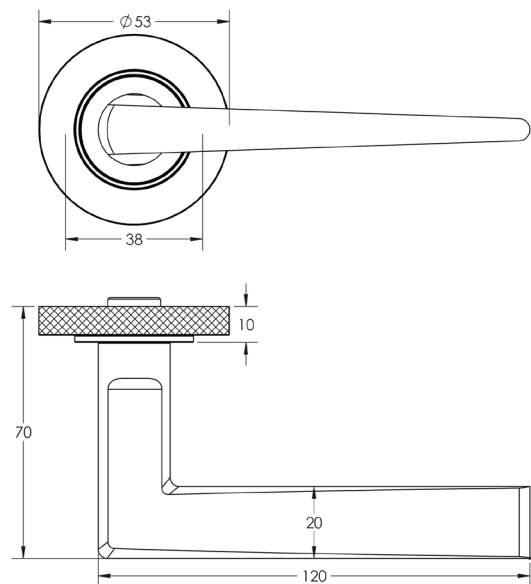

CODE

BUR10KIT317

DESCRIPTION

Lever On Rose

STANDARDS

PRODUCT SPECIFICATION

- 38mm centres
- Sprung
- Knurled rose
- Grade 4 corrosion
- Matt lacquered solid brass
- Back to back fixing recommended
- Suitable for doors 35-55mm

TECHNICAL DRAWING

FINISHES

- Satin Nickel