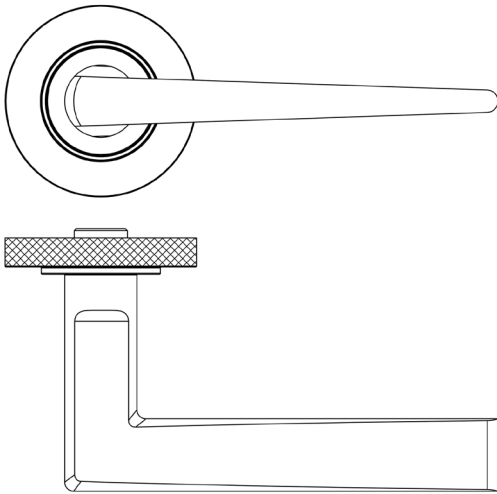

CODE

BUR10KIT317

DESCRIPTION

Lever On Rose

STANDARDS

PRODUCT SPECIFICATION

- 38mm centres
- Sprung
- Knurled rose
- Grade 4 corrosion
- Matt lacquered solid brass
- Back to back fixing recommended
- Suitable for doors 35-55mm

TECHNICAL DRAWING

FINISHES

- Satin Nickel