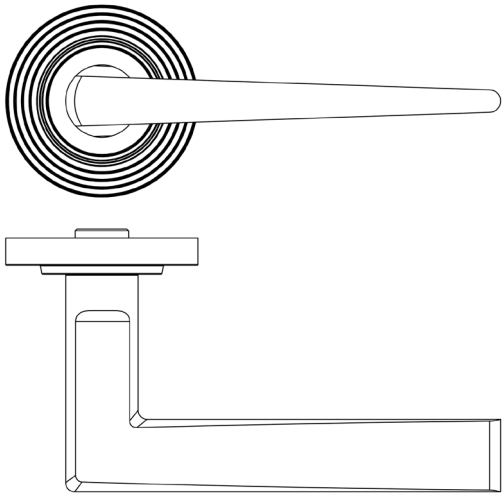

CODE

BUR10KIT316

DESCRIPTION

Lever On Rose

STANDARDS

PRODUCT SPECIFICATION

- 38mm centres
- Sprung
- Reeded rose
- Grade 4 corrosion
- Matt lacquered solid brass
- Back to back fixing recommended
- Suitable for doors 35-55mm

TECHNICAL DRAWING

FINISHES

- Satin Nickel