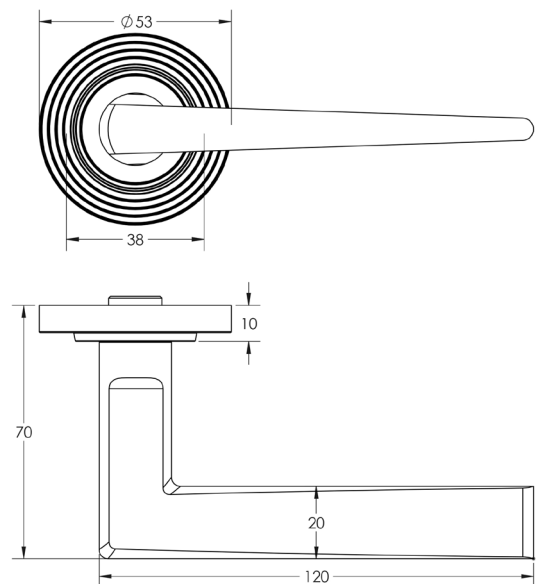

CODE

BUR10KIT316

DESCRIPTION

Lever On Rose

STANDARDS

PRODUCT SPECIFICATION

- 38mm centres
- Sprung
- Reeded rose
- Grade 4 corrosion
- Matt lacquered solid brass
- Back to back fixing recommended
- Suitable for doors 35-55mm

TECHNICAL DRAWING

FINISHES

- Satin Nickel