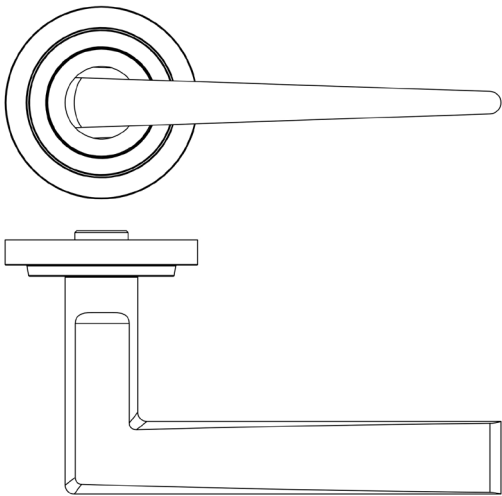

CODE

BUR10KIT315

DESCRIPTION

Lever On Rose

STANDARDS

PRODUCT SPECIFICATION

- 38mm centres
- Sprung
- Stepped rose
- Grade 4 corrosion
- Matt lacquered solid brass
- Back to back fixing recommended
- Suitable for doors 35-55mm

TECHNICAL DRAWING

FINISHES

- Satin Nickel