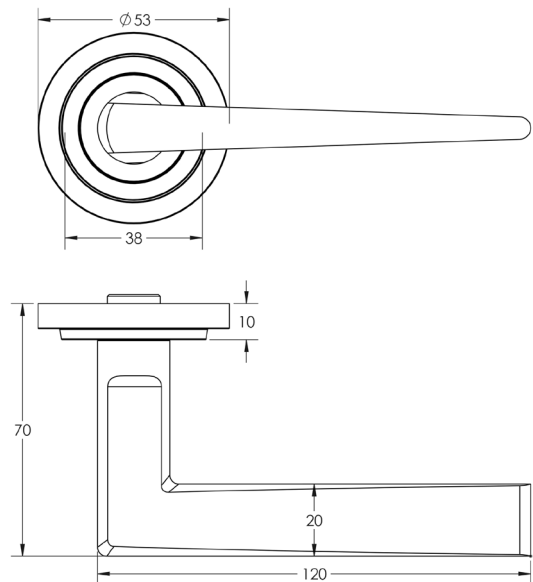

CODE

BUR10KIT315

DESCRIPTION

Lever On Rose

STANDARDS

PRODUCT SPECIFICATION

- 38mm centres
- Sprung
- Stepped rose
- Grade 4 corrosion
- Matt lacquered solid brass
- Back to back fixing recommended
- Suitable for doors 35-55mm

TECHNICAL DRAWING

FINISHES

- Satin Nickel