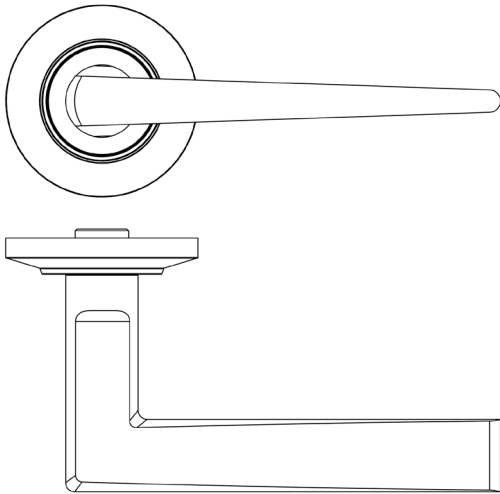

### CODE

**BUR10KIT314**

### DESCRIPTION

**Lever On Rose**

### PRODUCT SPECIFICATION

- 38mm centres
- Sprung
- Chamfered rose
- Grade 4 corrosion
- Matt lacquered solid brass
- Back to back fixing recommended
- Suitable for doors 35-55mm