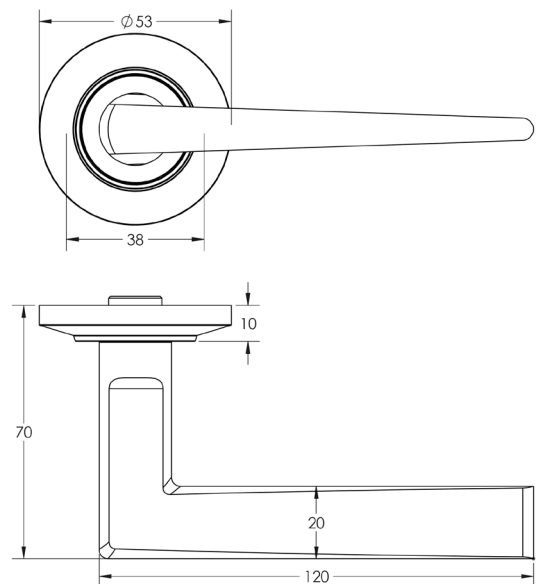

TECHNICAL DRAWING