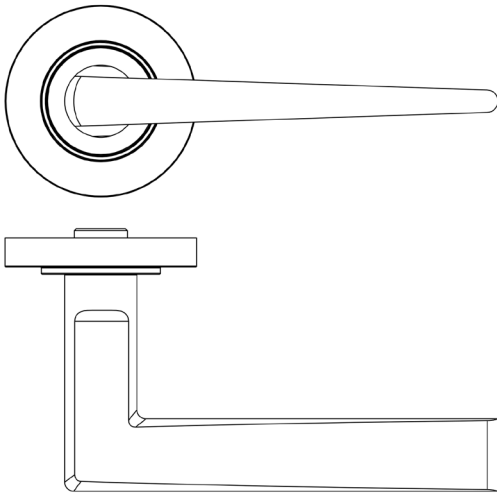

### CODE

**BUR10KIT313**

### DESCRIPTION

**Lever On Rose**

### PRODUCT SPECIFICATION

- 38mm centres
- Sprung
- Plain rose
- Grade 4 corrosion
- Matt lacquered solid brass
- Back to back fixing recommended
- Suitable for doors 35-55mm