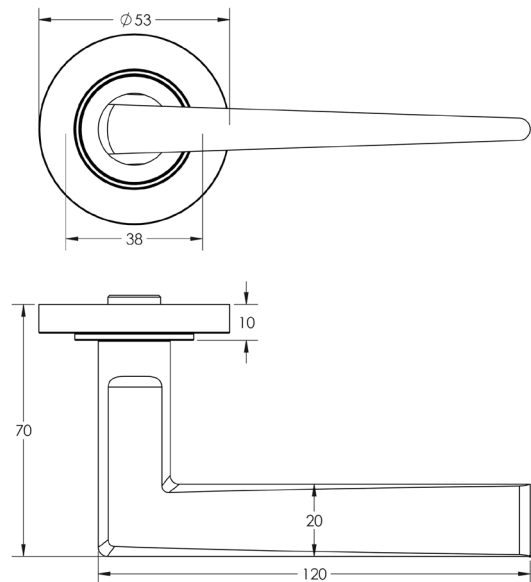

TECHNICAL DRAWING