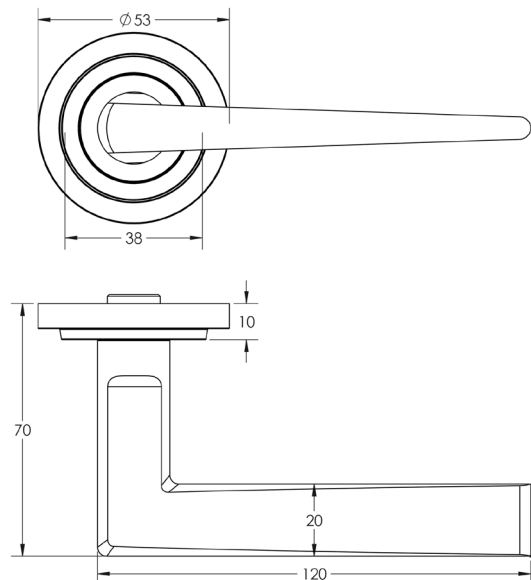

TECHNICAL DRAWING