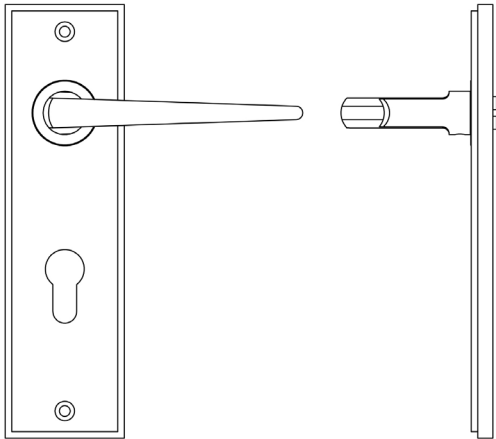

CODE

BUR10KIT246

DESCRIPTION

Lever On Plate

STANDARDS

PRODUCT SPECIFICATION

- 38mm centres
- Sprung
- Din euro lock plate
- Grade 4 corrosion
- Matt lacquered solid brass
- Back to back fixing recommended
- Suitable for doors 35-55mm

TECHNICAL DRAWING

FINISHES

- Satin Brass