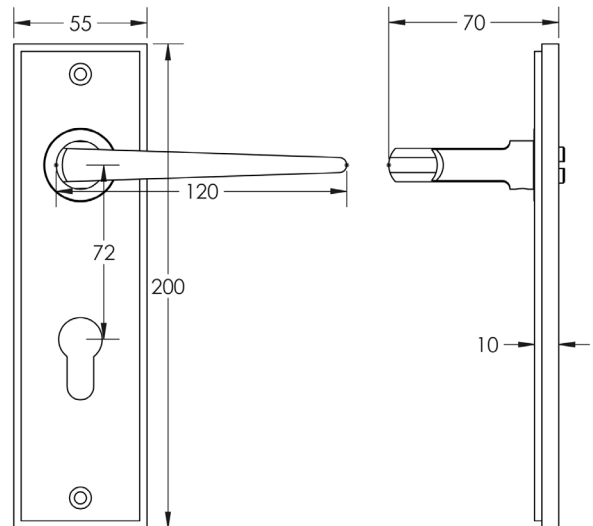

CODE

BUR10KIT246

DESCRIPTION

Lever On Plate

STANDARDS

PRODUCT SPECIFICATION

- 38mm centres
- Sprung
- Din euro lock plate
- Grade 4 corrosion
- Matt lacquered solid brass
- Back to back fixing recommended
- Suitable for doors 35-55mm

TECHNICAL DRAWING

FINISHES

- Satin Brass