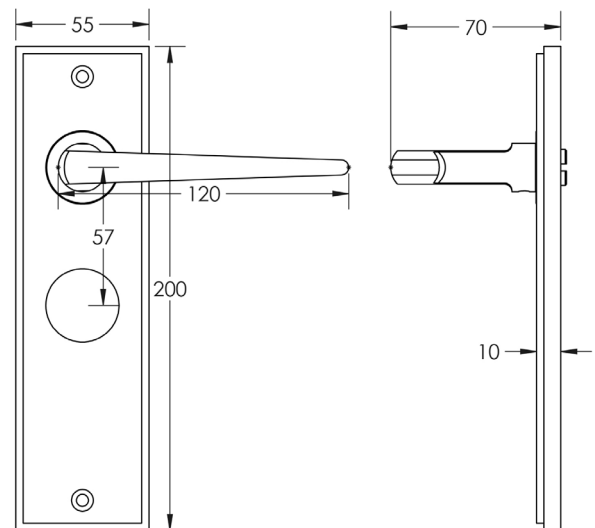

CODE

BUR10KIT244

DESCRIPTION

Lever On Plate

STANDARDS

PRODUCT SPECIFICATION

- 38mm centres
- Sprung
- Bathroom plate
- Grade 4 corrosion
- Matt lacquered solid brass
- Back to back fixing recommended
- Suitable for doors 35-55mm

TECHNICAL DRAWING

FINISHES

- Satin Brass