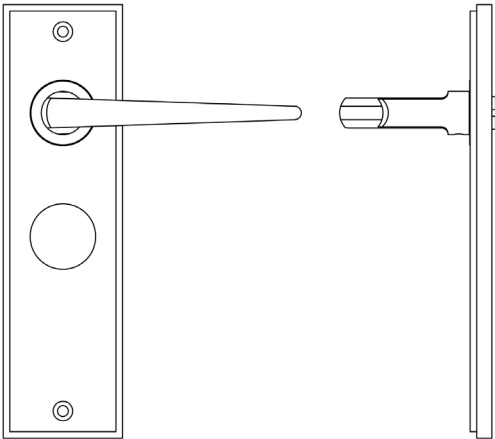

CODE

BUR10KIT244

DESCRIPTION

Lever On Plate

STANDARDS

PRODUCT SPECIFICATION

- 38mm centres
- Sprung
- Bathroom plate
- Grade 4 corrosion
- Matt lacquered solid brass
- Back to back fixing recommended
- Suitable for doors 35-55mm

TECHNICAL DRAWING

FINISHES

- Satin Brass